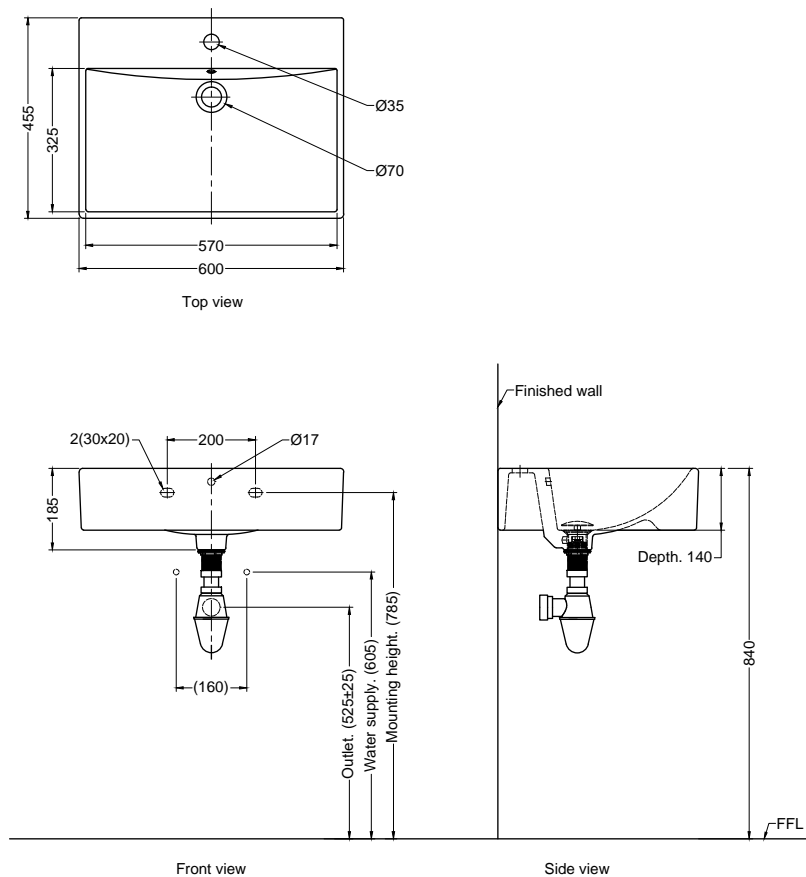

### Product Specification

- Dimension : 600(L) x 455(W) x 185(H)mm
- Material : Vitreous China

### Technical Drawing

( ) Denotes recommended value.  
All dimension are in mm.

|      |            |
|------|------------|
| Rev  | 1.0        |
| Date | 23.03.2021 |

**DISCLAIMER :** While every effort has been made to ensure factual accuracy, the information presented is subject to changes due to requirements in different sites, markets and / or countries. Rigel reserves the right to make the necessary amendments at any time without prior notice.